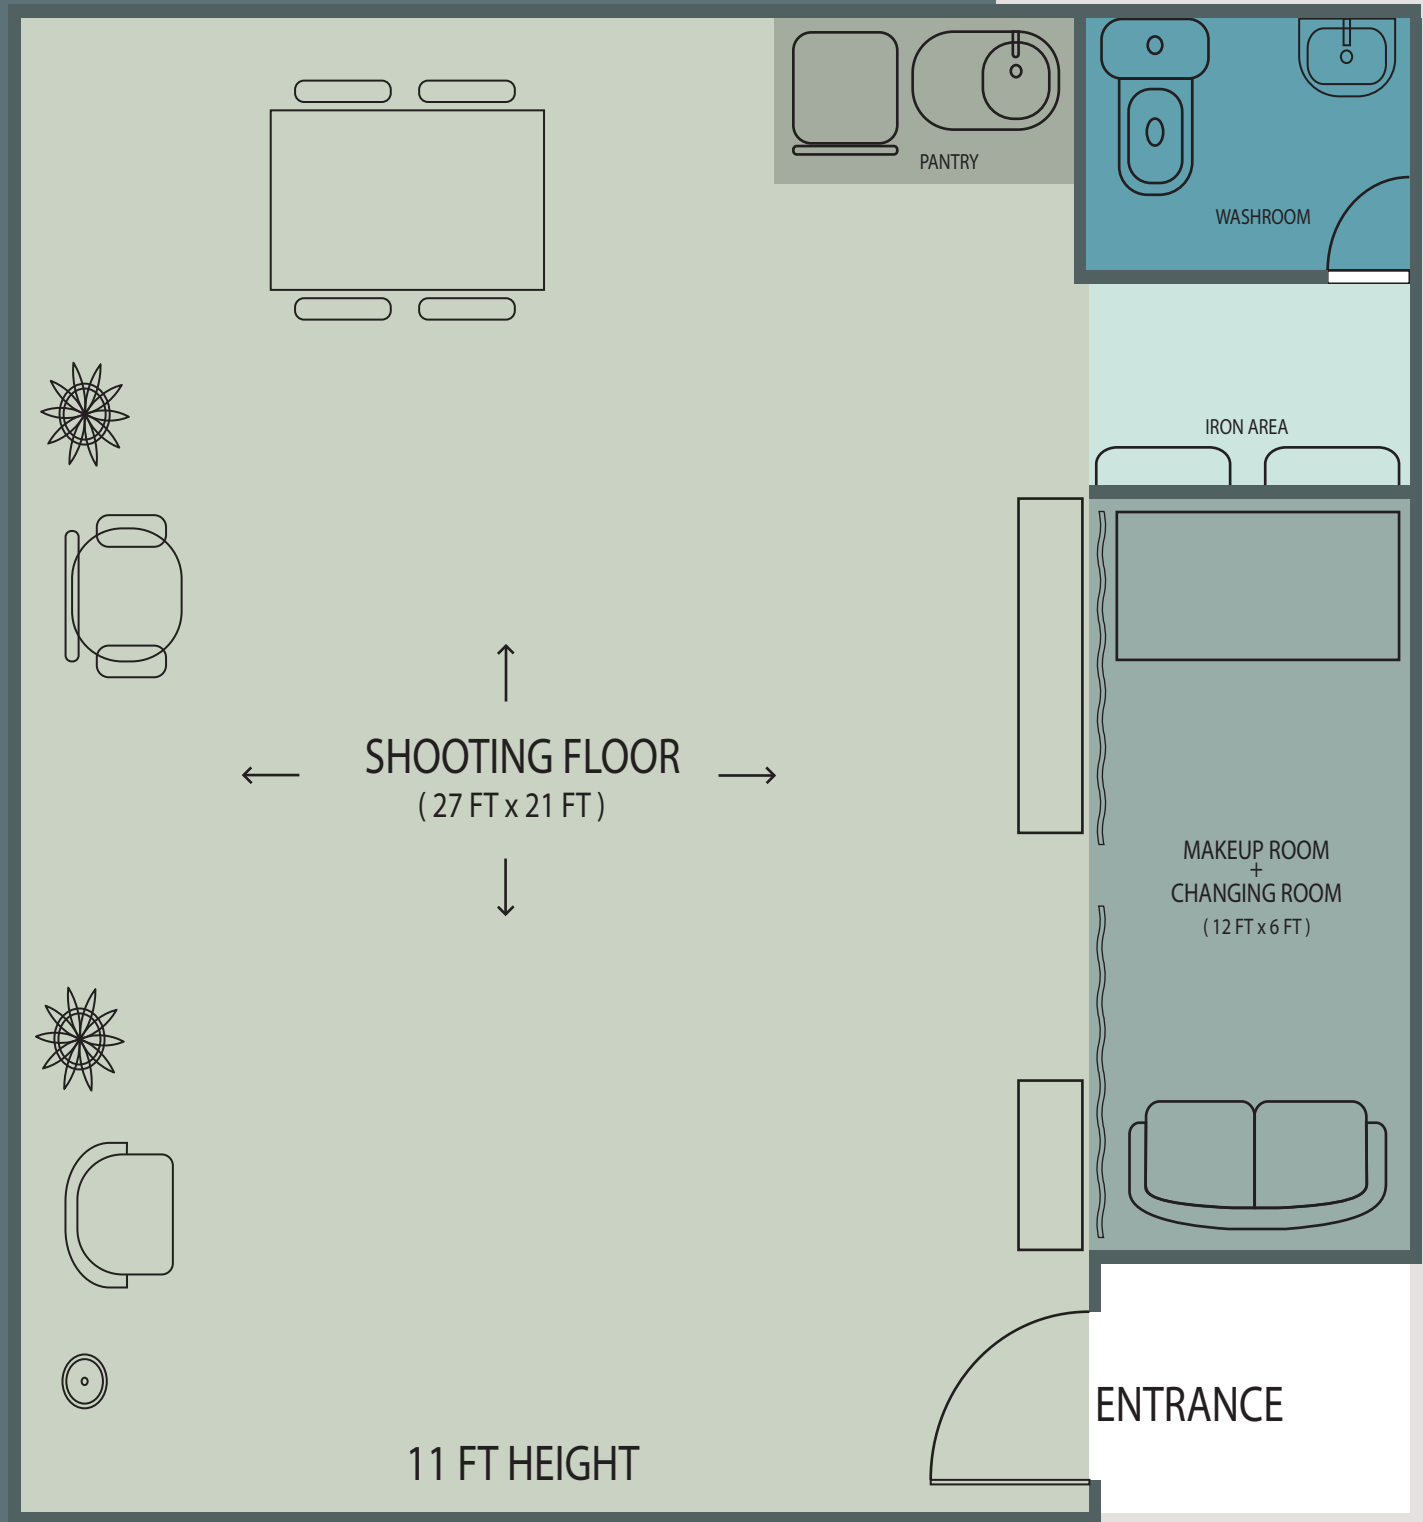

# THE BOMBAY STUDIO

**"The Ultimate Studio Rental Space for Photographers, Videographers and Content creators"**

# STUDIO FLOOR PLAN

SET ONE

# MAKEUP & CHANGING ROOM

BLUETOOTH  
MUSIC SYSTEM

MICROWAVE

WATER FILTER

FRIDGE

PANTRY

WASHROOM

- SHOOTING SPACE- 23FT LENGTH x 27FT WIDTH x 11FT HEIGHT.
- SEPARATE MAKE UP ROOM / CHANGING ROOM.
- MODERN ELEGANT DESIGN WASHROOM.
- FREE 100 MBPS HIGH SPEED WIFI.
- BLUETOOTH MUSIC SYSTEM.
- FREE PARKING FOR 2 CARS.
- CAMERA TROLLY.
- IRON BOARD / STEAMER.
- MULTIPLE PROPS INCLUDE SOFA, LOUNGE CHAIRS, LAMP SHADE, PLANTS, DINING TABLE, CHAIRS, RUGS, BOOKS, FLOWER VASE.